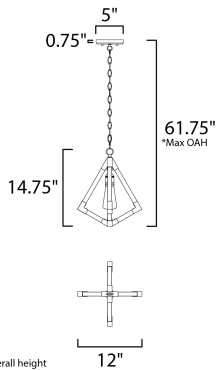

MEASUREMENTS

- DIMENSION : 12" L x 12" W x 14.75" H
- MAX OAH : 61.75" OAH
- CANOPY : 5" W x 0.75" H x 5" L
- HANGING WEIGHT : 3.52 lb

LAMPING

- INPUT VOLTAGE : 120V
- BULB : 1 x 60W Incandescent E26 Medium , 60W Total
- BULB INCLUDED : (Not Included)